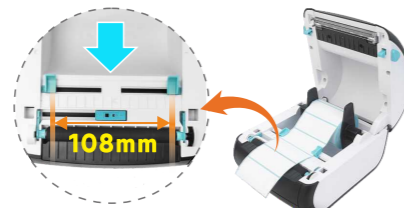

- 108mm ultra wide Print specifications