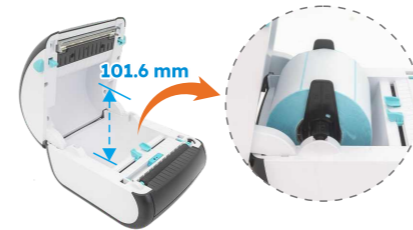

- Large capacity space