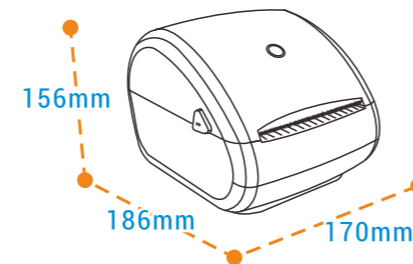

Media and Ribbon Characteristics

Media Length	0.39 in. ~ 70 in. (10 mm ~ 1778 mm)
Media Width	1 in. ~ 4.56 in. (25.4 mm ~ 116 mm)
Media Roll Size	4 in./101.6 mm Outer Diameter; Core Inner Diameter: 1 in. (25.4 mm)
Thickness	0.0023 in. (0.06 mm) Min.; 0.01 in. (0.254 mm) Max.
Media Types	Continuous, Gap, Black mark, Fan~fold, Perforated Media

Product Warranty

Printhead life	The earlier of 30 km usage or 1 year
Platen roller life	The earlier of 30 km usage or 1 year
Printer Warranty	1 Year

Physical Characteristics

Dimension	186 mm × 170 mm × 156 mm (D × W × H)
Weight	1.1 Kg

- One order per second, 152mm/s high print speed

- 108mm ultra wide Print specifications

- Large capacity space

- Rich emulation language compatibility

- External paper roll holder (Optional)

Scan QR code to checkout Xprinter website for more update information.
 Phone: (+86 756) 393 2978
 Http://www.xprintertech.com
 Email: overseas@xprinter.net