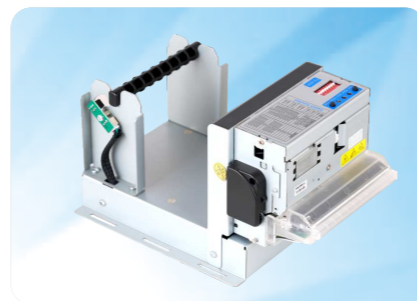

Xprinter®

TS-80A Kiosk Printer

Panel Printer

TS-80A

- Supports out-of-paper warning
- Supports paper near-end warning
- Supports black mark detection
- Support QR code and PDF417 printing
- Supports paper pick-up, jam, and pull detection
- Support Linux/Windows system

Model	TS-80A
Resolution	203 DPI
Printing method	Direct thermal
Paper width	58mm, 80mm, 83mm
Print width	48mm / 72mm(Default) / 80mm
Printing speed	160 mm/s Max.
Interface	USB+Serial, USB+Parallel
Paper type	Continuous paper, Black mark paper
Paper thickness	0.06mm-0.08mm
Paper roll diameter	120mm